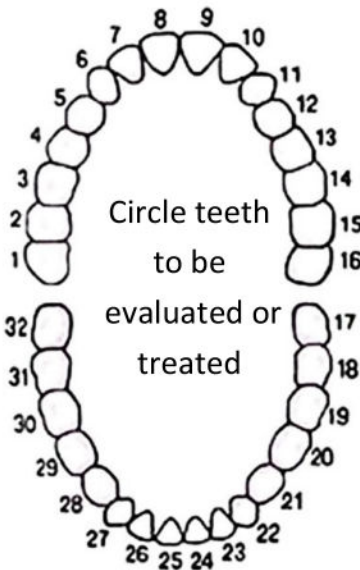

Email Address: \_\_\_\_\_

**Please Check If Appropriate:**

- ENDODONTIC EXAMINATION ONLY
- PATIENT HAS PAIN, SWELLING, OR SENSITIVITY - PLEASE TREAT
- ENDODONTICS NECESSARY FOR RESTORATION
- EVALUATE FOR PERIAPICAL SURGERY
- TOOTH HAS HAD PREVIOUS ROOT CANAL TREATMENT
- PULPEXPOSED
- LEAVE POST SPACE
- PLACE FINAL RESTORATION IN ACCESS